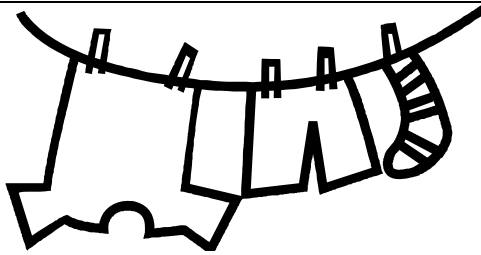

white

lyre

wire

lake

wake

link

wink

lead

wife

lip

whip

lei

way

line

wine

leak

week

lay

weigh

leak

weak

lead weed lock wok lick wick light white lyre wire lake wake
link wink lead wed let wet late wait leap weep life wife
lip whip lei way line wine leak week lay weigh leak weak